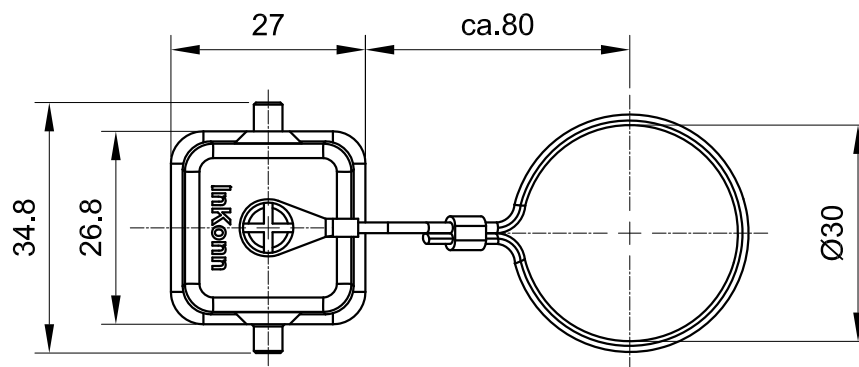

B

B

C

C

D

D

for cable to cable housing with female insert

 InKonn (Suzhou) Electric Technology Co.,Ltd.	All Dimensions in mm Original Size DIN A4	Date 2019-11-1	Drawing No. TC4484373	Rev. A00	Scale 1:1
	Part No. 10 07 003 0802	Created by Shuxu Huang	Checked by Yiyi Luo	Page 1/1	
Type Name HPA3-PC/F-DB-O					