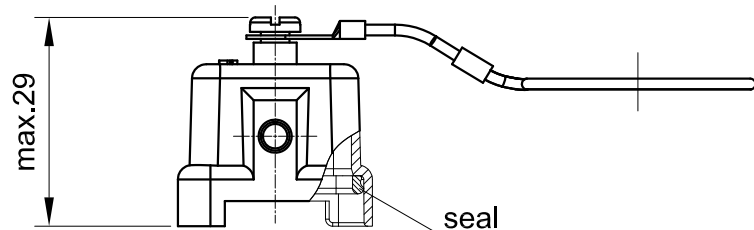

B

B

C

C

D

D

for cable to cable housing with female insert

 InKonn (Suzhou) Electric Technology Co.,Ltd.	All Dimensions in mm Original Size DIN A4	Date 2019-11-1	Drawing No. TC4484373	Rev. A00	Scale 1:1
	Part No. 10 07 003 0802	Created by Shuxu Huang	Checked by Yiyi Luo	Page 1/1	
Type Name HPA3-PC/F-DB-O					